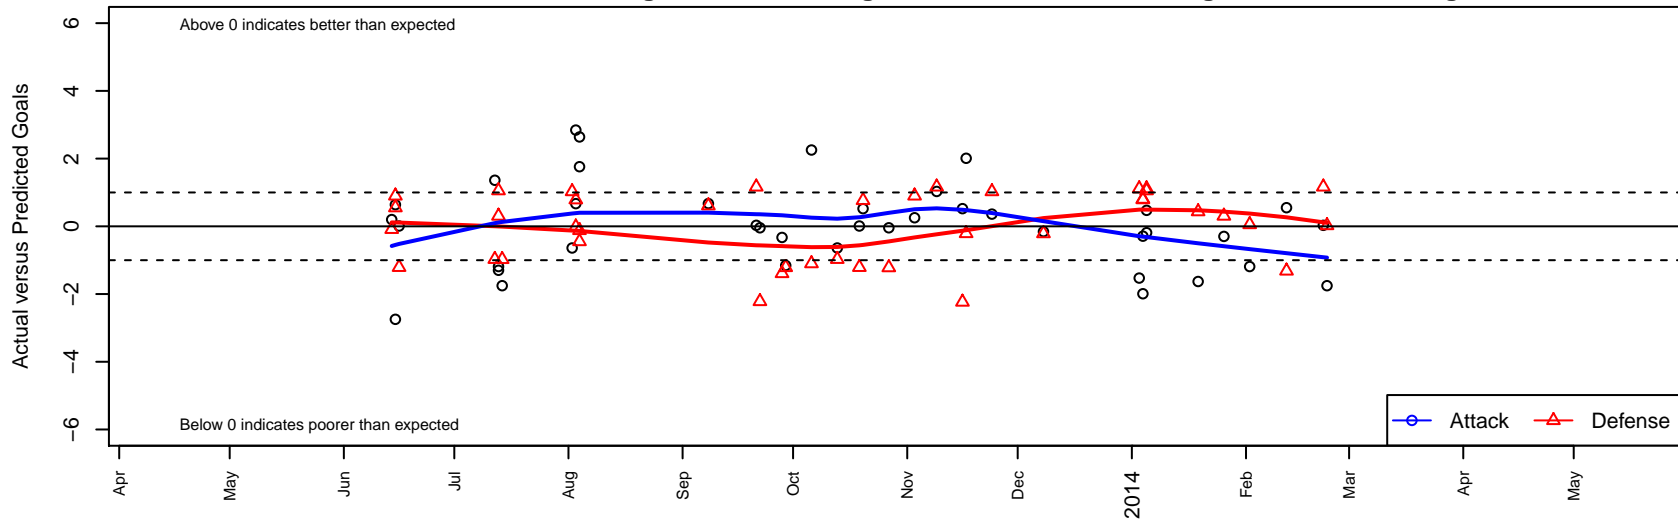

WPFC White B96

Washington Premier FC
 Tacoma, WA
 B96 total strength=1710
 attack=23.33 defense=23.54
 fall league = RCL B96 Div 2
 alt names used:
 WPFC B96 White
 WPFC B96 WHITE (WA)
 WPFC '96 WHITE
 WPFC '96 White
 WPFC BU17 WHITE (WA)
 WPFC BU17 White
 WPFC B96 White (B)

Venues played:
 Rainier Challenge Copa U17
 Nike Crossfire Challenge Silver U17
 WA Rush Cup BU17 Gold U17
 RCL B96 Div 2
 PacNW Winter Classic Premier U17
 Challenge Cup B96

WPFC White B96
 Dots are actual minus expected GF (blue circles) and GA (red triangles).
 Blue line is smoothed change in attack strength. Red is smoothed change in defense strength.